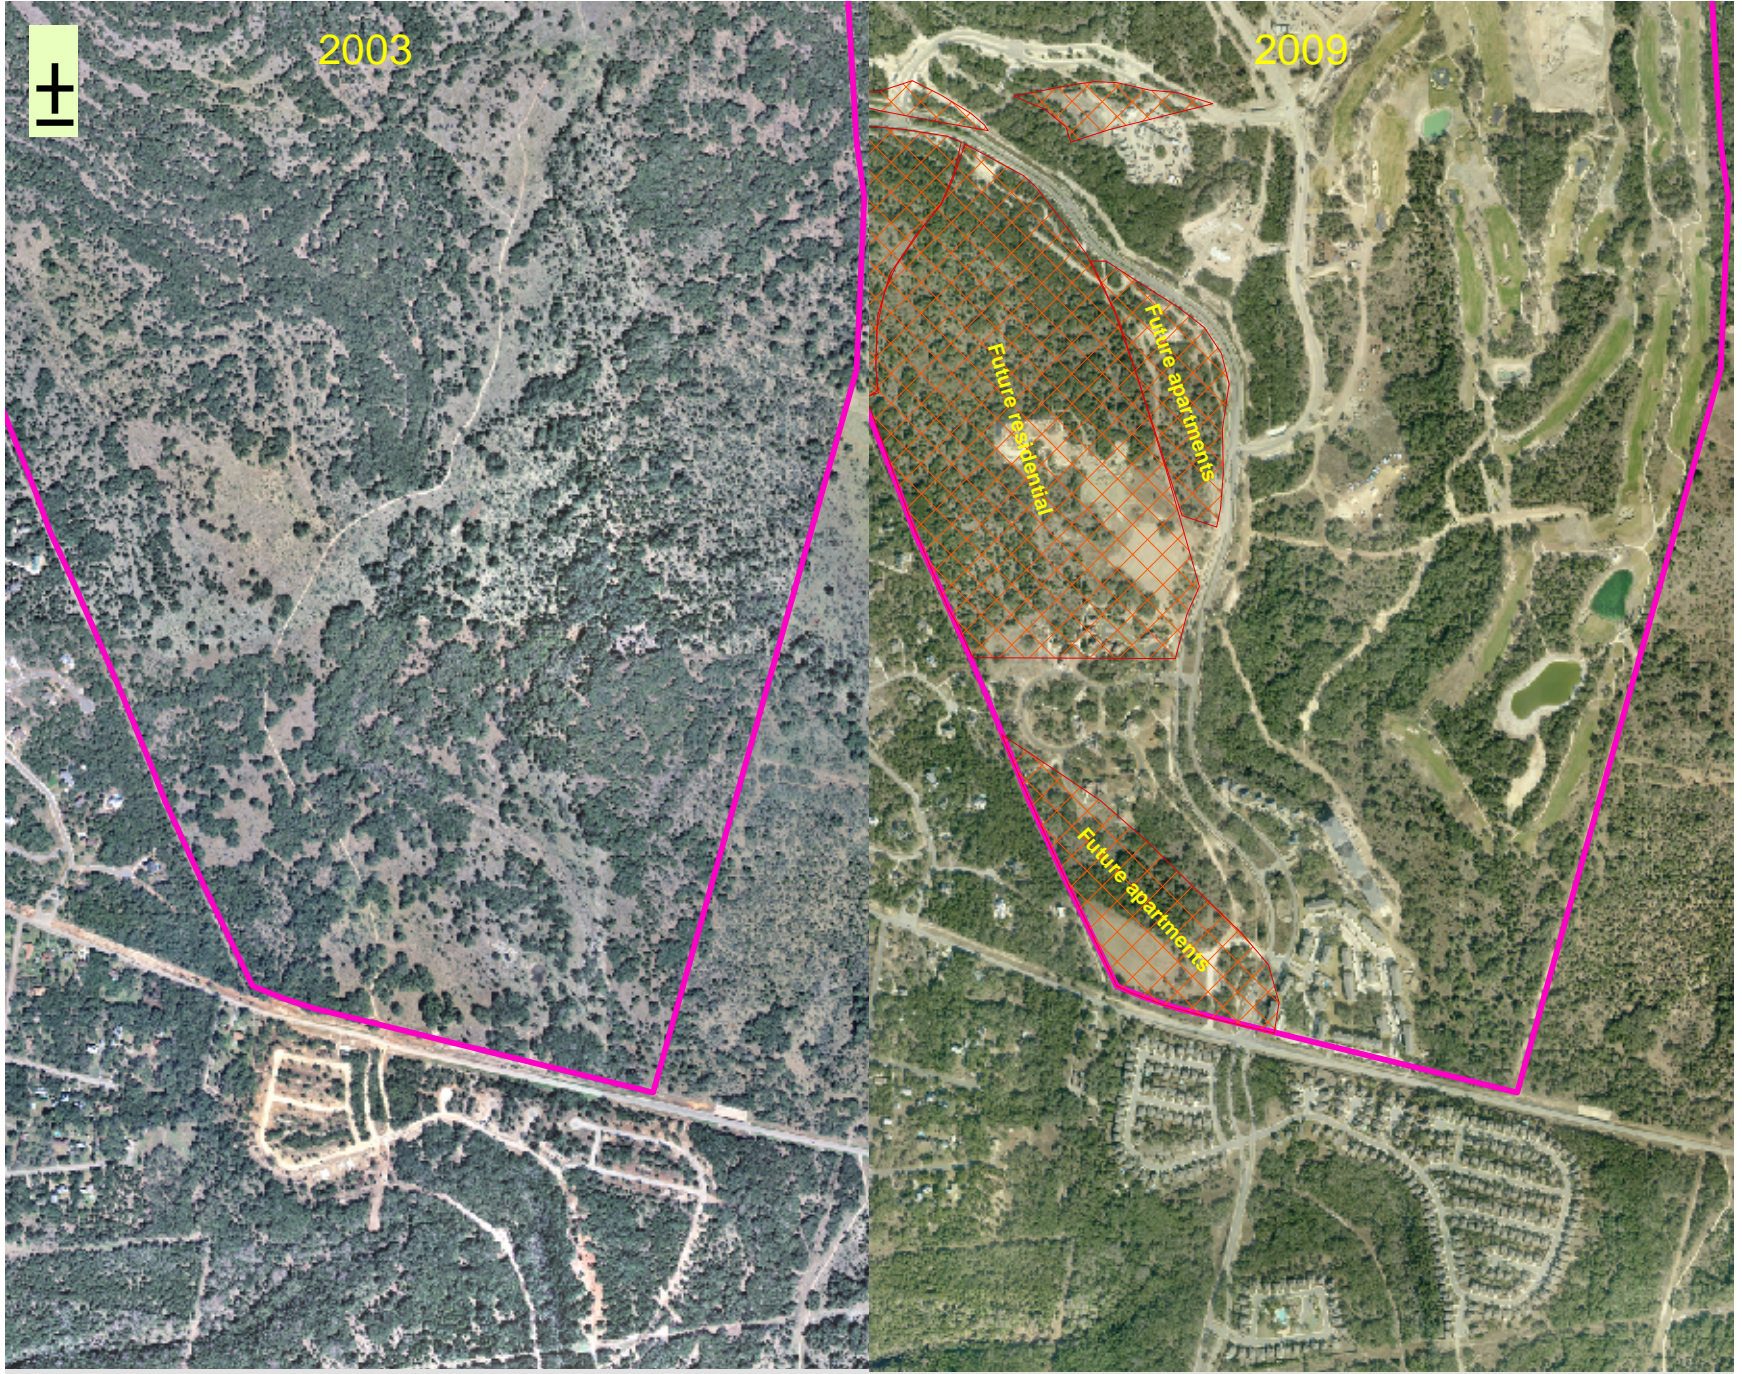

PGA Village Yesterday & Today

- 1) The Cibolo Canyon Resort Community was billed as an environmentally sensitive development.
- 2) These images show the southmost extent of the development.
- 3) Future development taken from plan dated April 4, 2002.